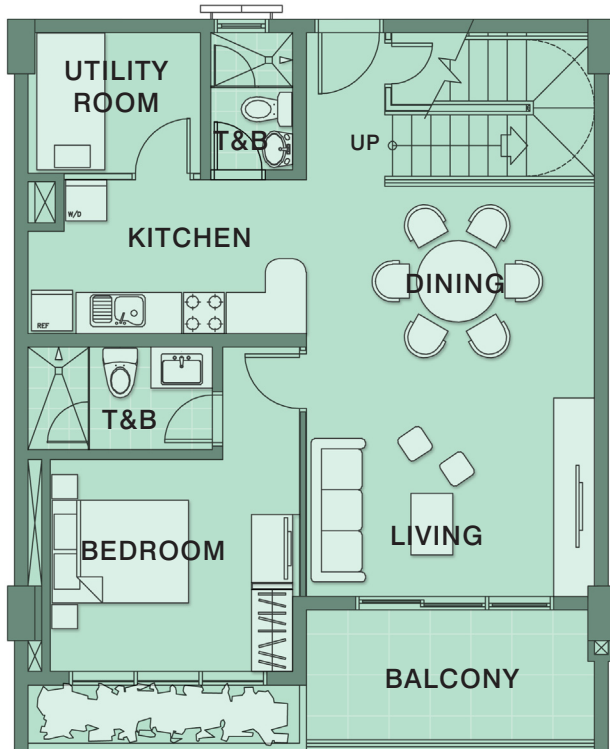

Three Bedroom Penthouse Loft CM-H (Lower Level)

Foyer	2.96	sqm	Dining	13.67	sqm
T&B	3.00	sqm	Living	13.34	sqm
Utility	5.95	sqm	Bedroom	15.55	sqm
Stair Circulation	7.11	sqm	Bedroom T&B	4.81	sqm
Kitchen	9.92	sqm	Balcony	9.51	sqm

Three Bedroom Penthouse Loft CM-H (Upper Level)

Stair Circulation	7.90	sqm	TOTAL	143.05	sqm
Master Bedroom	19.18	sqm		1,539.78	sq ft
Bedroom/Living	13.02	sqm			
T&B	8.08	sqm			
Balcony	9.05	sqm			