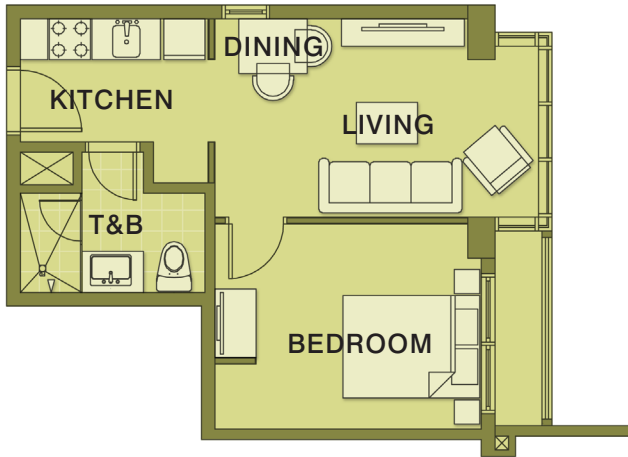

One Bedroom Corner Suite CM-F01

T&B	5.86	sqm
Kitchen & Utility	6.28	sqm
Living & Dining	14.62	sqm
Bedroom	12.78	sqm
TOTAL	39.54	sqm
	425.61	sq ft

One Bedroom Junior CM-D

T&B	4.49	sqm
Kitchen & Utility	5.87	sqm
Living & Dining	16.87	sqm
Bedroom	10.60	sqm
Balcony	7.22	sqm
TOTAL	45.05	sqm
	484.91	sq ft

Carola & Miranda
Unit Types

Disclaimer
The particulars, details and visuals shown herein are intended to give a general idea of the project and as such not to be relied upon as statements of fact. While such particulars and details are based on present plans which have been prepared with utmost care and are presented in good faith, buyers are invited to verify their factual correctness and subsequent changes, if any. The contents herein are subject to change without prior notice and do not constitute part of an offer or contract. Furniture, closet placements and shower enclosures are indicative only. HLURB LTS Nos. 21223 & 21222