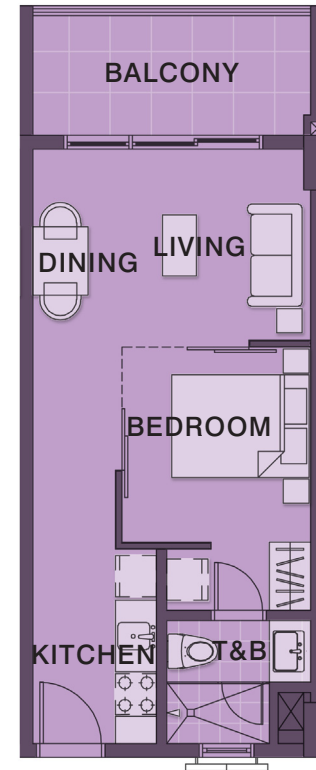

One Bedroom Corner Suite CM-F01

T&B	5.86	sqm
Kitchen & Utility	6.28	sqm
Living & Dining	14.62	sqm
Bedroom	12.78	sqm
TOTAL	39.54	sqm
	425.61	sq ft

One Bedroom Junior CM-D

T&B	4.49	sqm
Kitchen & Utility	5.87	sqm
Living & Dining	16.87	sqm
Bedroom	10.60	sqm
Balcony	7.22	sqm
TOTAL	45.05	sqm
	484.91	sq ft

Carola & Miranda
Unit Types

Disclaimer
The particulars, details and visuals shown herein are intended to give a general idea of the project and as such not to be relied upon as statements of fact. While such particulars and details are based on present plans which have been prepared with utmost care and are presented in good faith, buyers are invited to verify their factual correctness and subsequent changes, if any. The contents herein are subject to change without prior notice and do not constitute part of an offer or contract. Furniture, closet placements and shower enclosures are indicative only. HLURB LTS Nos. 21223 & 21222